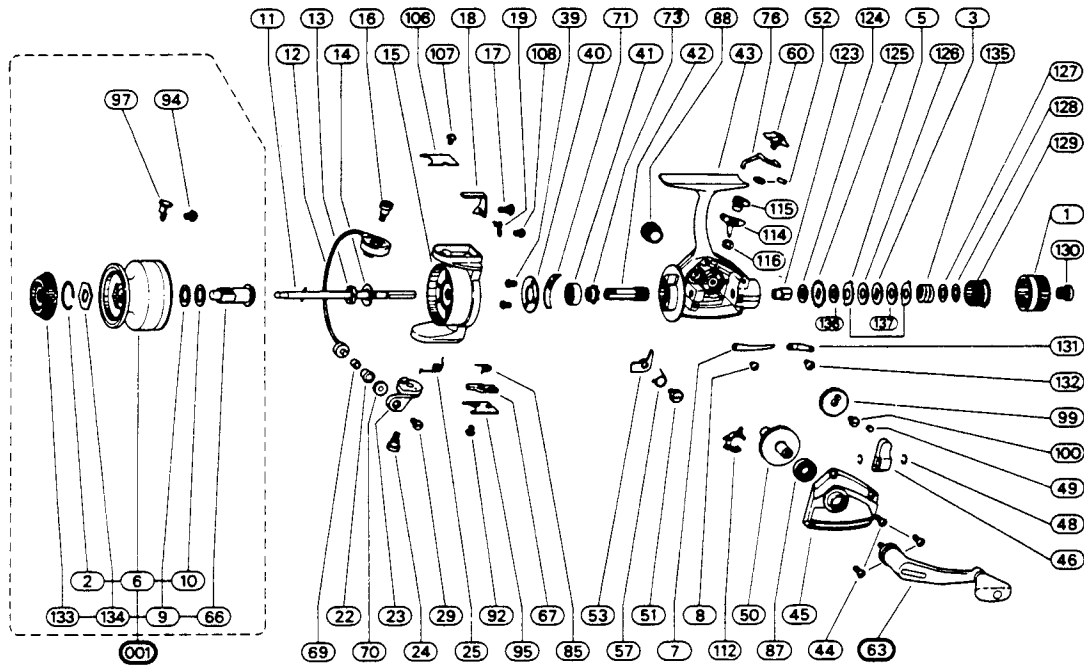

2500-050 CK

2500-050CK

REF. NO.	PART NO.	DESCRIPTION	REF. NO.	PART NO.	DESCRIPTION
001	79-66-0082-01	Spool Assembly	63	79-20-0067-01	Crank Assembly
1	79-40-0090-01	Drag Nut	66	79-04-0032-01	Spool Bearing
2	79-54-0032-01	Retainer Ring	67	79-10-0025-01	Bail Release Button
3	79-72-0268-01	Metal Washer	69	79-63-0001-01	Roller Sleeve
5	79-72-0266-01	Eared Washer	70	79-21-0001-01	Roller Cup
7	79-67-0100-01	Click Spring	71	79-08-0011-01	Bail Brake
8	79-58-0010-01	Click Spring Screw	73	79-50-0044-01	Ratchet
9	79-72-0117-01	Rear Washer	76	79-02-0019-01	Throwout Arm
10	79-72-0117-01	Rear Washer	85	79-67-0090-01	Release Button Spring
11	79-60-0052-01	Main Shaft	87	79-04-0020-01	Ball Bearing
12	79-03-0035-01	Bail Wire	88	79-12-0009-01	Crank Cap
13	79-40-0006-01	Pickup Nut	92	79-58-0143-01	Plate Screw
14	79-72-0010-01	Pickup Washer	94	79-58-0016-01	Line Clip Screw
15	Not Available	Pickup Housing	95	79-47-0134-01	Bail Spring Plate
16	79-58-0151-01	Bail Screw	97	79-15-0003-01	Line Clip
17	79-58-0062-01	Trip Lever Screw	99	79-28-0022-01	Gear
18	79-37-0049-01	Trip Lever	100	79-58-0071-01	Gear Screw
19	79-67-0037-01	Trip Lever Spring	106	79-47-0133-01	Trip Lever Plate
22	79-57-0001-01	Line Roller	107	79-58-0143-01	Plate Screw
23	79-07-0033-01	Bail Bracket	108	79-58-0074-01	Trip Spring Screw
24	79-58-0151-01	Bail Bracket Screw	112	79-11-0022-01	Silent Non-Reverse Cam
25	79-67-0049-01	Bail Spring	114	79-37-0065-01	Silent Non-Reverse Lever
29	79-58-0050-01	Roller Screw	115	79-10-0033-01	Silent Non-Reverse Button
39	79-58-0168-01	Retainer Screw	116	79-53-0045-01	Silent Non-Reverse Button Retainer
40	79-53-0036-01	Bearing Retainer	123	79-60-0051-01	Drag Shaft
41	79-04-0003-01	Ball Bearing	124	79-72-0269-01	Vinyl Washer
42	79-46-0052-01	Pinion	125	79-72-0270-01	Latch Washer
43	Not Available	Frame Assembly	126	79-72-0267-01	Fiber Washer
44	79-58-0150-01	Cover Screw	127	79-72-0265-01	Metal Washer
45	79-47-0132-01	Cover Plate	128	79-72-0264-01	Nylon Washer
46	79-75-0028-01	Yoke	129	79-50-0033-01	Ratchet
48	79-15-0014-01	Retainer Clip	130	79-58-0166-01	Drag Nut Screw
49	79-57-0008-01	Roller	131	79-37-0046-01	Lever
50	79-28-0078-01	Drive Gear	132	79-58-0070-01	Lever Screw
51	79-58-0012-01	Non-Reverse Pawl Screw	133	79-40-0074-01	Spool Nut
52	79-54-0002-01	Retainer Ring	134	79-72-0263-01	Spool Washer
53	79-43-0066-01	Non-Reverse Pawl	135	79-67-0101-01	Drag Spring
57	79-67-0099-01	Non-Reverse Pawl Spring	136	79-72-0352-01	Drag Washer
60	79-10-0020-01	Non-Reverse Button	137	79-72-0303-01	Drag Washer